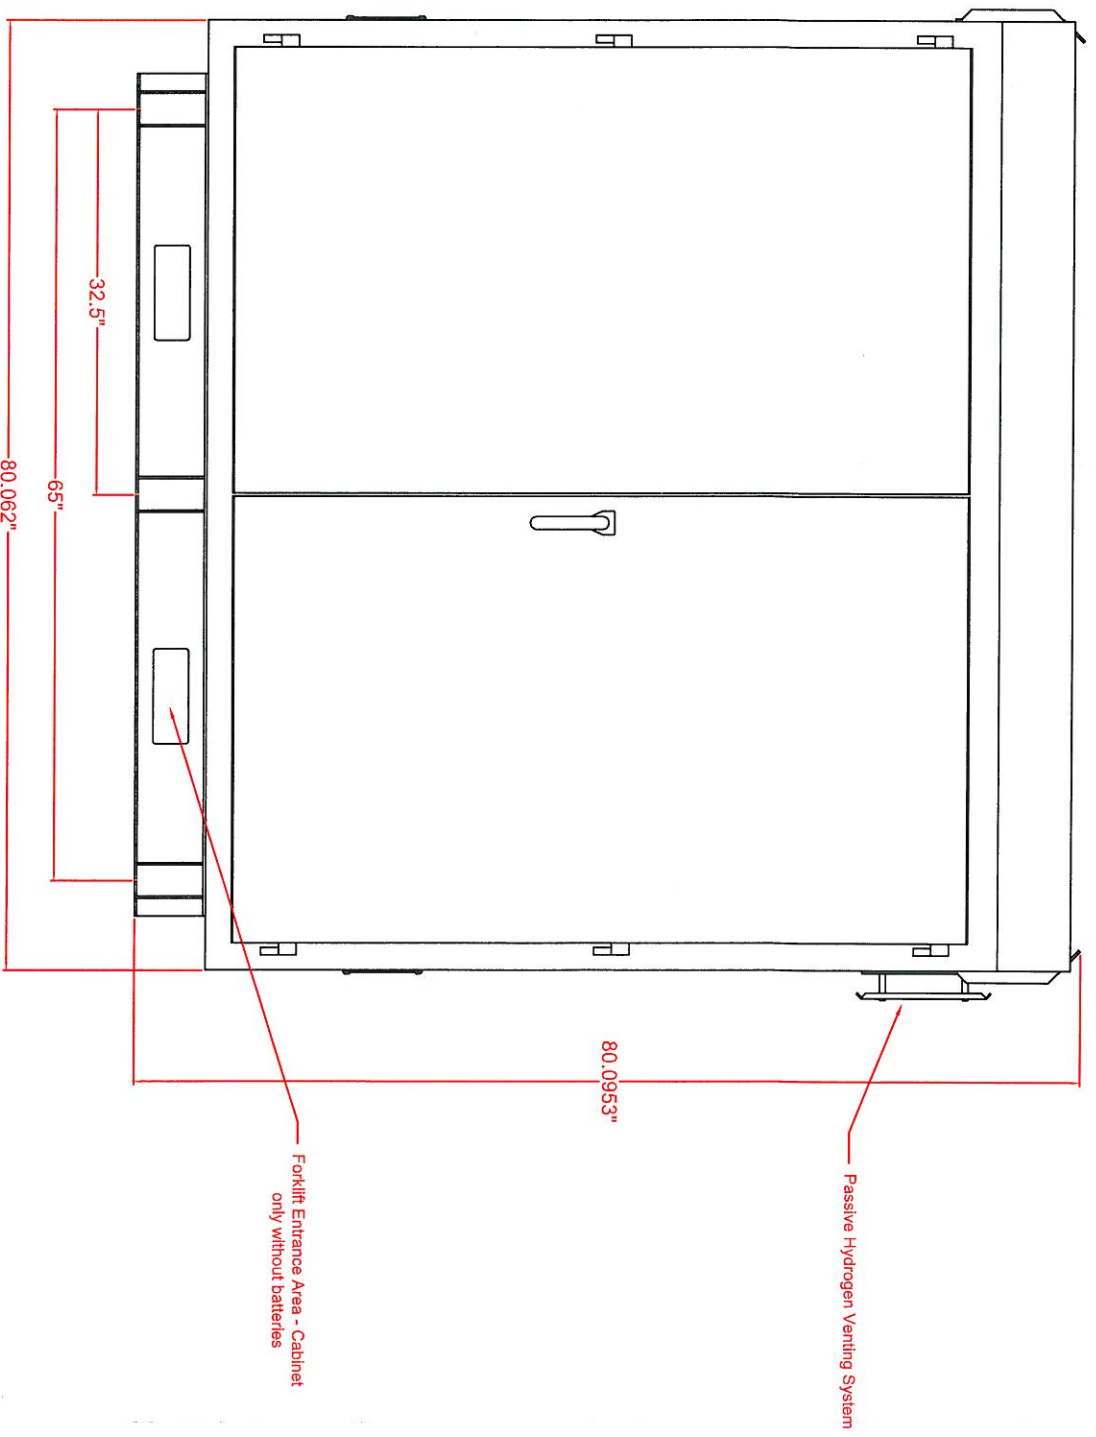

TITLE: Base Frame Diagram

REFERENCE: Passive Cooling Chamber

DWG: Base Frame Diagram.DWG

SCALE:

DATE: 10-21-20

DRAWN BY: JWU

PAGE:

Electrical Technologies
16145 Table Mountain Parkway
Golden, CO 80403

TITLE: Front Elevation Diagram

REFERENCE: Passive Cooling Chamber

SCALE:

DRAWN BY: JWU

DWG: Front Elevation.DWG

DATE: 11-02-20

PAGE:

Electrical Technologies
 16145 Table Mountain Parkway
 Golden, CO 80403

TITLE: Front Elevation with Charger Diagram

REFERENCE: Passive Cooling Chamber

SCALE:

DRAWN BY: JWU

DWG: Front Elevation with Charger.DWG

DATE: 11-02-20

PAGE:

Electrical Technologies
 16145 Table Mountain Parkway
 Golden, CO 80403