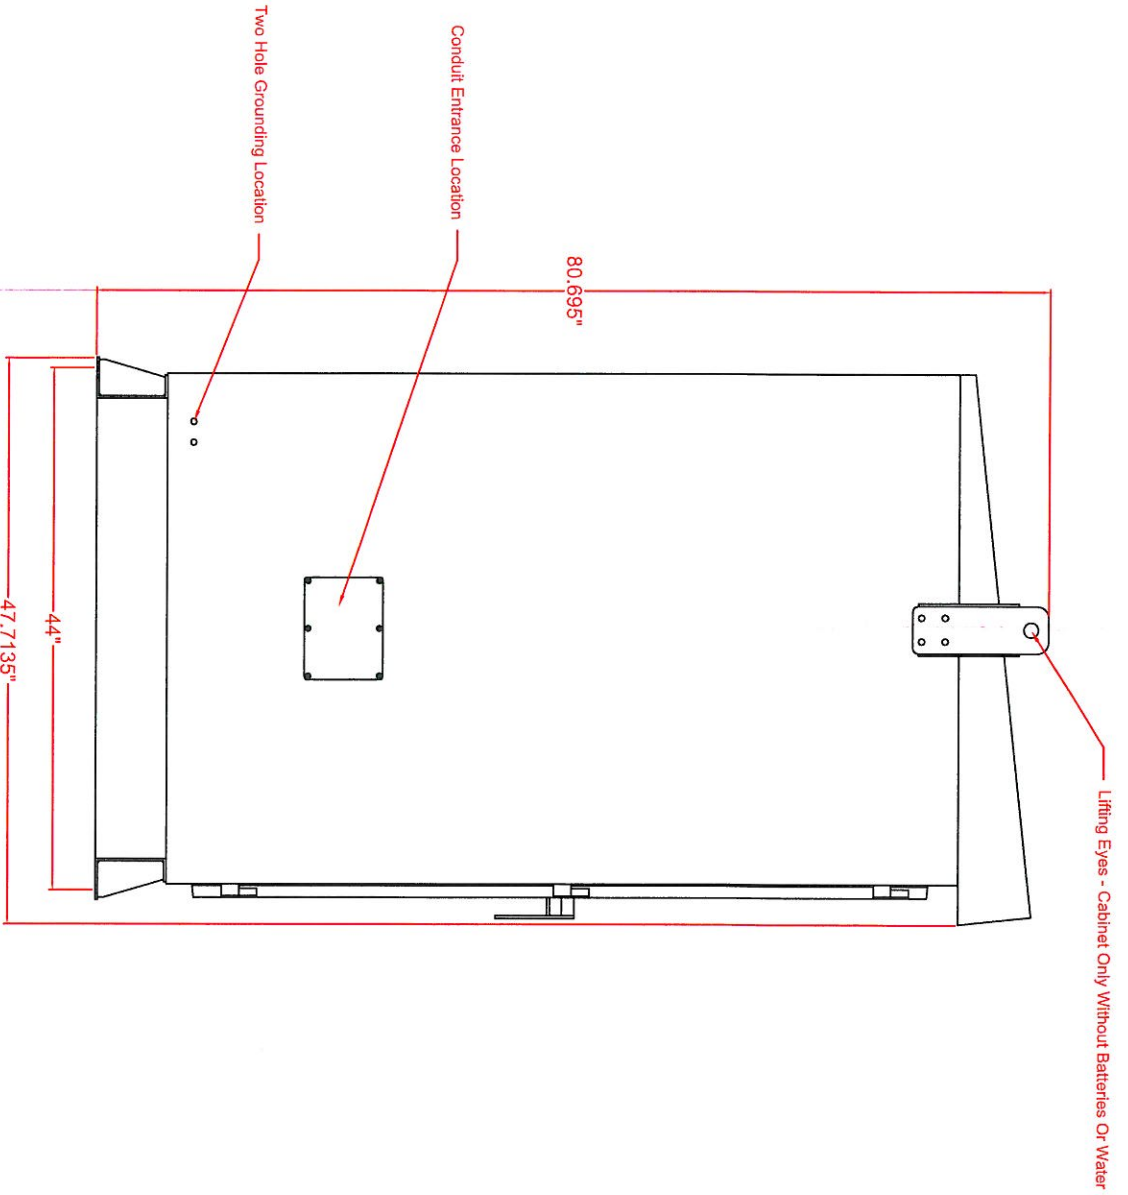

TITLE: Front Elevation with Charger Diagram

REFERENCE: Passive Cooling Chamber

SCALE:

DRAWN BY: JWU

DWG: Front Elevation with Charger.DWG

DATE: 11-02-20

PAGE:

Electrical Technologies
 16145 Table Mountain Parkway
 Golden, CO 80403

TITLE: Left Side Elevation Diagram

REFERENCE: Passive Cooling Chamber

DWG: Left Side Elevation.DWG

SCALE:

DATE: 11-02-20

DRAWN BY: JWU

PAGE:

Electrical Technologies
 16145 Table Mountain Parkway
 Golden, CO 80403