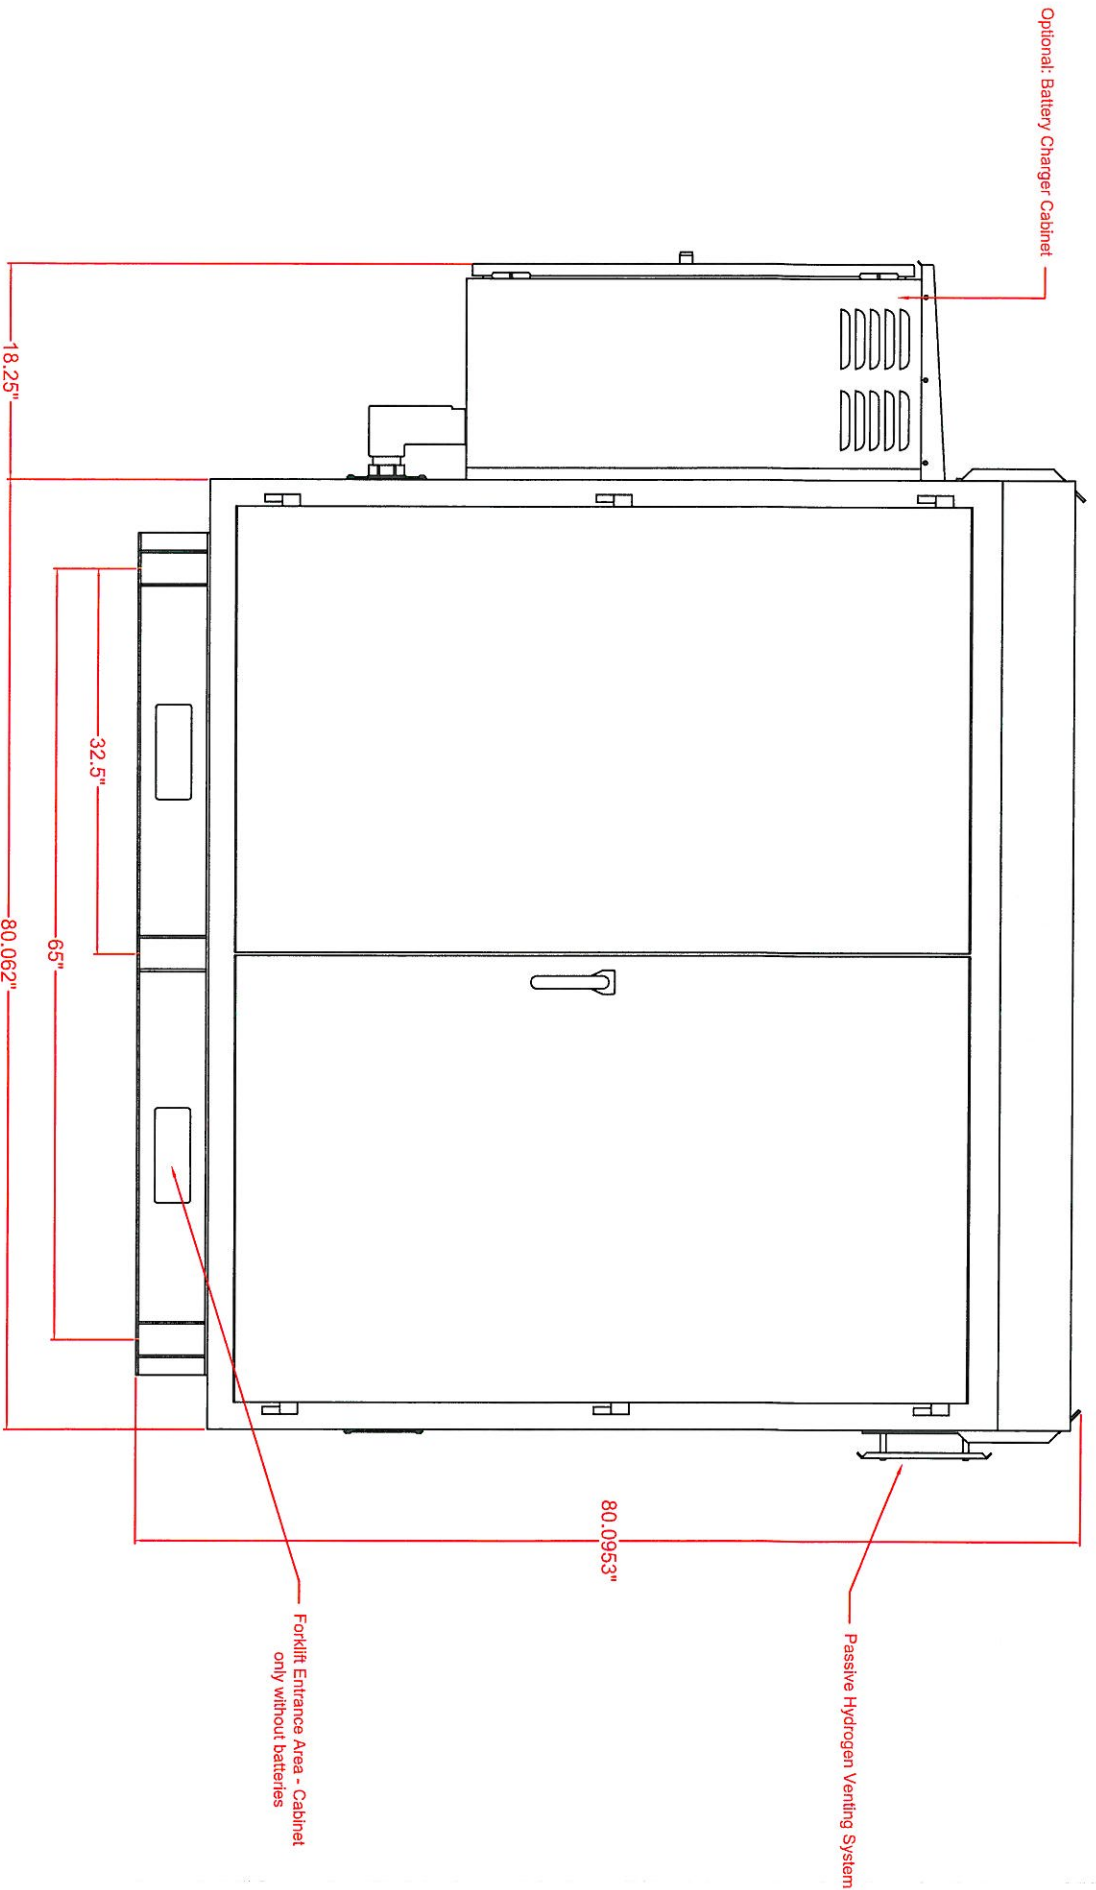

TITLE: Base Frame Diagram

REFERENCE: Passive Cooling Chamber

DWG: Base Frame Diagram.DWG

SCALE:

DATE: 10-21-20

DRAWN BY: JWU

PAGE:

Electrical Technologies
16145 Table Mountain Parkway
Golden, CO 80403

TITLE: Front Elevation Diagram

REFERENCE: Passive Cooling Chamber

SCALE:

DRAWN BY: JWU

DWG: Front Elevation.DWG

DATE: 11-02-20

PAGE:

Electrical Technologies
 16145 Table Mountain Parkway
 Golden, CO 80403

TITLE: Front Elevation with Charger Diagram

REFERENCE: Passive Cooling Chamber

SCALE:

DRAWN BY: JWU

DWG: Front Elevation with Charger.DWG

DATE: 11-02-20

PAGE:

Electrical Technologies
 16145 Table Mountain Parkway
 Golden, CO 80403