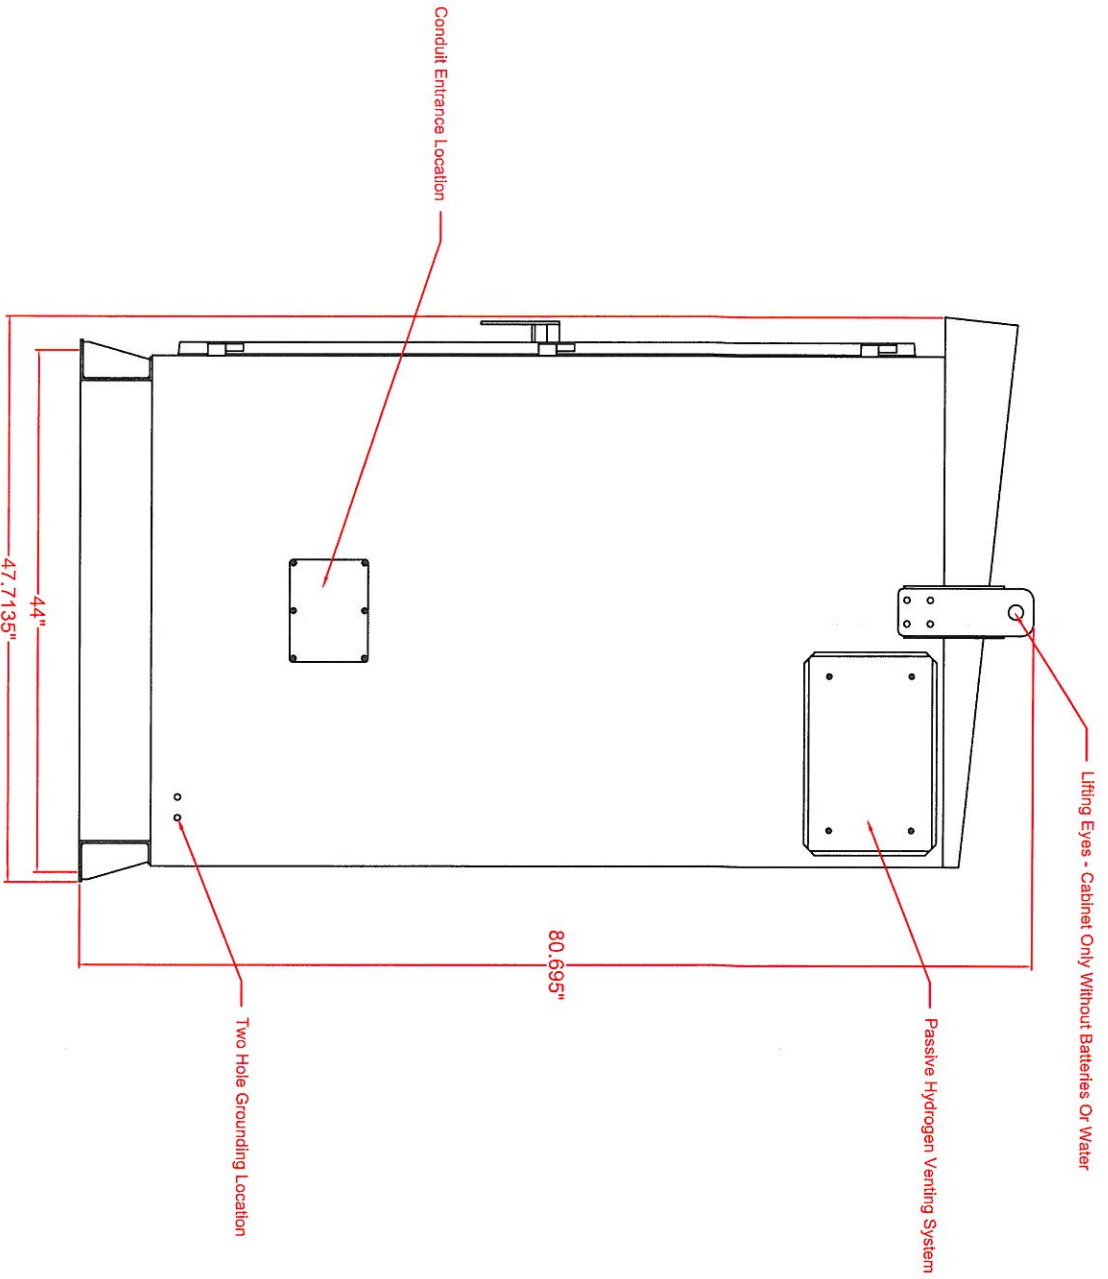

TITLE: Front Elevation with Charger Diagram

REFERENCE: Passive Cooling Chamber

SCALE:

DRAWN BY: JWU

DWG: Front Elevation with Charger.DWG

DATE: 11-02-20

PAGE:

Electrical Technologies
 16145 Table Mountain Parkway
 Golden, CO 80403

TITLE: Left Side Elevation Diagram

REFERENCE: Passive Cooling Chamber

DWG: Left Side Elevation.DWG

SCALE:

DATE: 11-02-20

DRAWN BY: JWU

PAGE:

Electrical Technologies
 16145 Table Mountain Parkway
 Golden, CO 80403

TITLE: Right Side Elevation Diagram

REFERENCE: Passive Cooling Chamber

DWG: Right Side Elevation.DWG

SCALE:

DATE: 11-02-20

DRAWN BY: JWU

PAGE:

Electrical Technologies
 16145 Table Mountain Parkway
 Golden, CO 80403